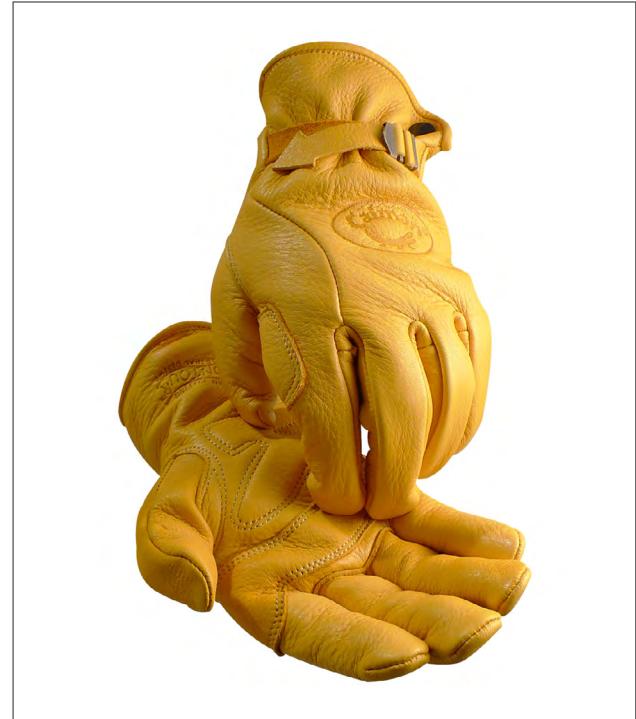

## GENUINE ELK GRAIN UNLINED DRIVERS GLOVES

- Kontour™ design gloves conform to the natural shape of the human hand and provide proper finger alignment
- Kontour™ thumb design moves the pesky seam away from the contact/wear area
- Durable, supple genuine grain leather palm
- Reinforced palm and index area for added durability
- Snap button closure to limit debris entry
- Unique pull-strap & elastic back combo - Can't use the pull-strap, just cut it off
- Complimentary 3 in. carabiner for keeping gloves together when not being used

### APPLICATIONS

- Construction
- Masonry
- Agriculture
- Iron/Steel Work
- Mining
- Transportation

### TECHNICAL DATA

MATERIAL	Elk Grain			
CONSTRUCTION	Kontour™ - 3-Dimensional Form-Fitting Pattern			
COLOR	■ Gold			
CUFF STYLE	Slip on			
SIZES	S-XL			
PACKAGING	120 pairs per case			
CASE	26" x 12" x 19" / 65cm x 30cm x 48cm			
CASE WEIGHT	S	M	L	XL
	55.1 lbs / 25 kg	56.2 lbs / 25.5 kg	57.3 lbs / 26 kg	58.4 lbs / 26.5 kg
COO	China			